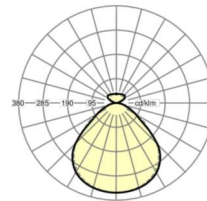

CHARACTERISTICS

Order number	43351024175
EAN number	4020863307029
Commodity code	94051190
Certification mark	IP 20, Protection class I, VDU 65° < 3000, F, Indoor, CE
Impact resistance (IK rating)	IK03
Ambient temperatur	ta 25°C
Warranty period	5 years

ELECTRICAL ENGINEERING

Controller	Electronic driver (1 pcs.)
System output	55W
Mains voltage	230V/50Hz
Circuit breakers (inrush current)	16 pieces/B10, 26 pieces/B16, 27 pieces/C10, 43 pieces/C16
Energy efficiency class/light source	C

LIGHTING TECHNOLOGY

Placement	LED, Colour rendering/Light colour CRI ≥ 80 / 4000K
Colour tolerance (MacAdam)	3SDCM
Nominal luminous flux	6295lm
LED service life	50000h L80/B10 (Tq 25°C)
Luminaire luminous efficiency	115lm/W
UGR lat./long.	18.2 / 18.3

MECHANICS

Housing colour	natural anodised aluminum
Dimensions (LxWxDxH)	1480mm x 330mm x 42mm
Weight (net)	9kg
Cable entry KE (X/Y)	0mm/0mm
Type of installation	Ceiling-mounted single installation

Dimensions

L	1480 mm	Length
B	330 mm	Width
H	42 mm	Height
A1	700 mm	Mounting distance single mounting
A4	230 mm	Mounting distance (width)
X	0 mm	Distance cable infeed to the center of the luminaire on the X-axis
Y	0 mm	Distance cable infeed to the center of the luminaire on the Y-axis

DEEP-LINK

<https://www.regiolux.de/en/article/43351024175>